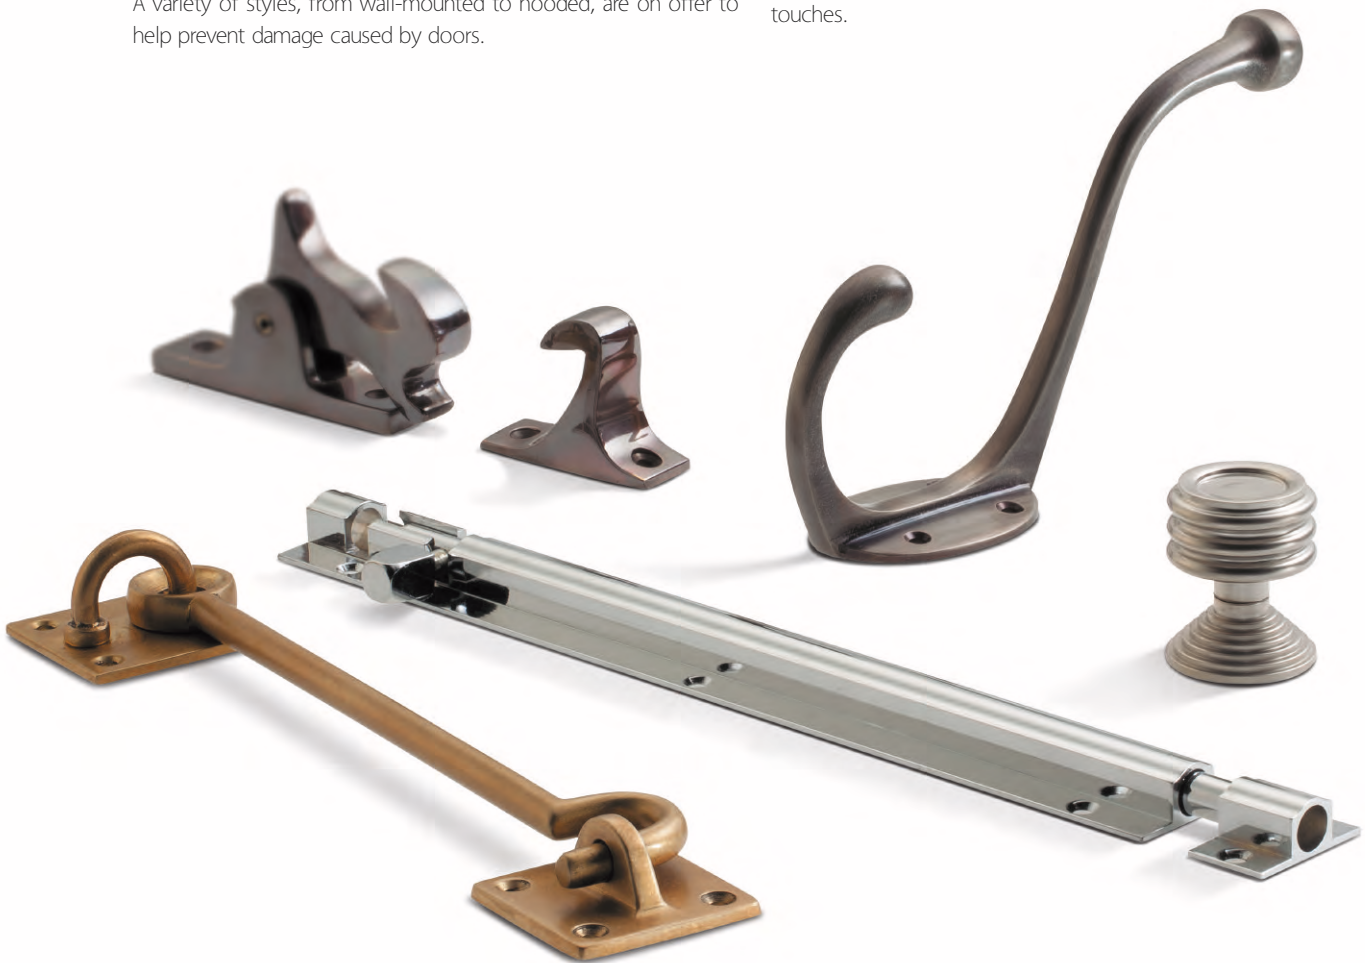

Used to provide extra security, **barrel bolts** are a popular traditional choice and are available in many sizes. For a discreet bolt, a lever action flush style is fitted to the edge of the door.

Accessories including easy clean sockets, allowing a bolt to be retained and a curved recess to allow for dust to be swept clear, are also available.

2 Door Stops & Holders

A variety of styles, from wall-mounted to hooded, are on offer to help prevent damage caused by doors.

3 Hat, Coat & Wardrobe Hooks

We have a wide variety of hooks that will complement your existing style or add something a little different to any space.

4 Handrail Brackets

A choice of screw-fix, wall-mounted handrail brackets are available with differing projections.

5 Cabin Hooks

A hooked bar engaging into a staple, they are now used in many situations to hold a door open. Traditionally used on ships to prevent doors from swinging and banging against other woodwork. Our Cabin Hooks are available in sizes from 2" to 24" as standard, and in 3 differing styles. We are also able to manufacture other lengths upon request.

6 Cupboard Fittings

An array of choices from cabinet handles, drawer pulls, and cupboard knobs to suit all styles and tastes can be used for those finishing touches.

For dimensions and technical drawings on all products in this section please visit our website. Or scan here to go straight there.