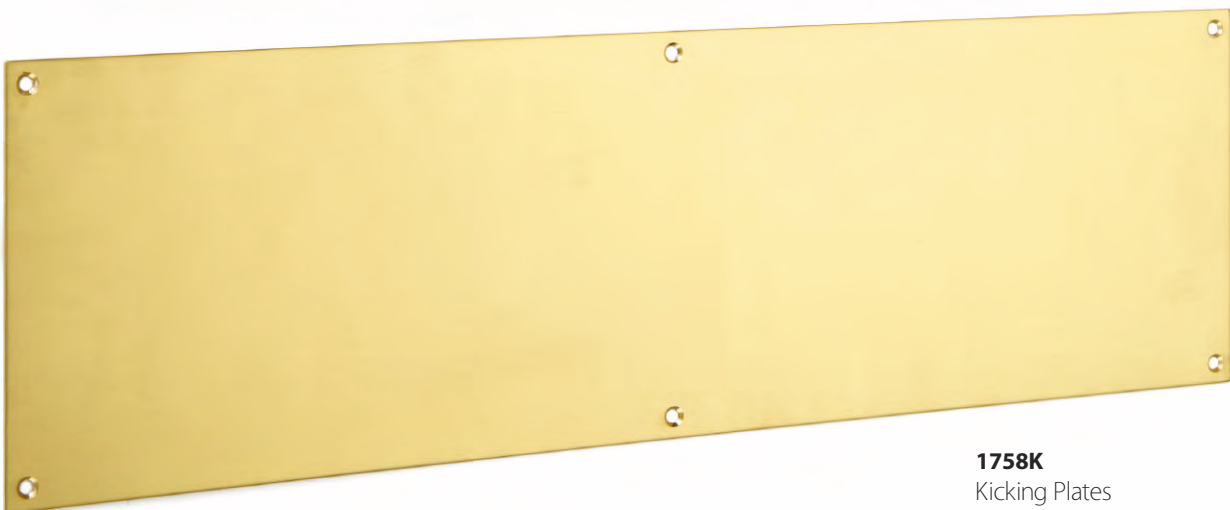

1758K
Kicking Plates

All sizes made to order.