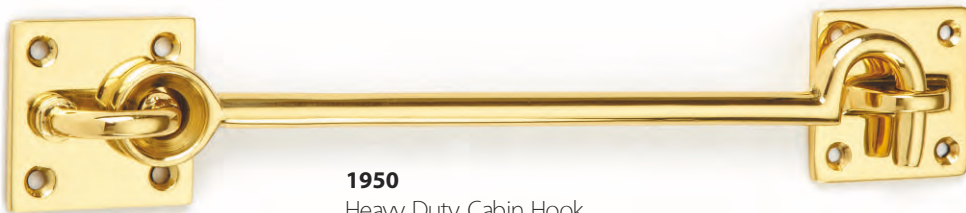

Used to provide extra security, **barrel bolts** are a popular traditional choice and are available in many sizes. For a discreet bolt, a lever action flush style is fitted to the edge of the door.

Accessories including easy clean sockets, allowing a bolt to be retained and a curved recess to allow for dust to be swept clear, are also available.

6380
Buffered Hat & Coat Hook
60 x 35mm

6397
Handbag Security Holder
45mm

These are fitted beneath tables to avoid the need to have bags on the floor.

1776
Wardrobe Hook
45mm

1786
Double Wardrobe Hook
55mm

2731
Hat & Coat Hook - Square Base
75 x 36mm

2733
Wardrobe Hook - Square Base
50 x 30mm

4

handrail brackets

1766
Handrail Bracket
64mm (2 1/2") or 76mm (3")

6068
Straight Handrail Bracket
48mm dia, 40mm projection

5

cabin hooks

1785
Cabin Hook
Available in the following sizes:
2", 3", 4", 6", 8"

1950
Heavy Duty Cabin Hook
Available in the following sizes:
3", 4", 6", 8", 10", 12", 18", 24"
Other sizes available to order