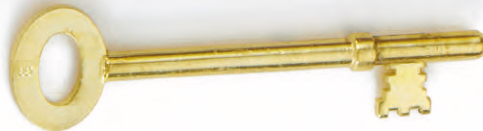

1758RC
 Finger Plate with
 Rounded Corners, 3mm

 305 x 64mm (12" x 2½")
 305 x 76mm (12" x 3")
 355 x 64mm (14" x 2½")
 375 x 76mm (14¾" x 3")
 Other sizes made to order.

1758K
 Kicking Plates

 All sizes made to order.

finger plates & kicking plates

1954FP
Cast Finger Plate
305 x 64mm
368 x 76mm

4130FP
Cast Finger Plate
288 x 80mm

6357
Pressed Finger Plate
279 x 76mm

7011
Art Deco Finger Plate
305 x 65mm
375 x 76mm

1871

Rim Lock

This item is handed (Right Hand shown)

These locks are 2 lever and supplied with 2 keys.

127mm (5"), 152mm (6"), 177mm (7") or 203mm (8")

1871C

Rim Latch

Available in 127mm (5") or 152mm (6")

Also available

1871CF Flanged Version

127mm (5")

1871A

Bathroom Latch

This item is handed (Left Hand shown)

102mm (4") or 127mm (5")

Also available in both sizes as a

1871AF Flanged Version