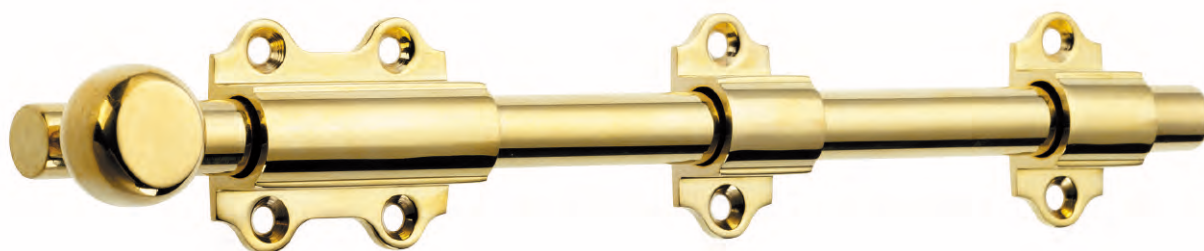

Popular styles shown, other options are available.

1801

Straight Barrel Bolt

available in the following sizes:

2 x 1"	4 x 1 1/4"	8 x 1 1/2"
3 x 1"	6 x 1 1/4"	10 x 1 1/2"
4 x 1"	8 x 1 1/4"	12 x 1 1/2"
6 x 1"	10 x 1 1/4"	18 x 1 1/2"
	12 x 1 1/4"	24 x 1 1/2"
	18 x 1 1/4"	
	24 x 1 1/4"	

1801N

Necked Barrel Bolt

available in the following sizes:

3 x 1"	4 x 1 1/4"
4 x 1"	6 x 1 1/4"
6 x 1"	8 x 1 1/4"
	10 x 1 1/4"
	12 x 1 1/4"
	18 x 1 1/4"
	24 x 1 1/4"

1802

Square Section Barrel Bolt – Straight

available in the following sizes:

- 75 x 28mm
- 100 x 28mm
- 150 x 28mm

1802N

Square Section Barrel Bolt – Necked

available in the following sizes:

- 100 x 28mm
- 150 x 28mm

Other sizes can be manufactured to order.

Angle Plates also available to order separately.

4557
Skeleton Bolt

Supplied with a staple as standard
(as shown in image)

203 x 38mm	457 x 38mm
254 x 38mm	610 x 38mm
305 x 38mm	

1827
Lever Action Flush Bolt